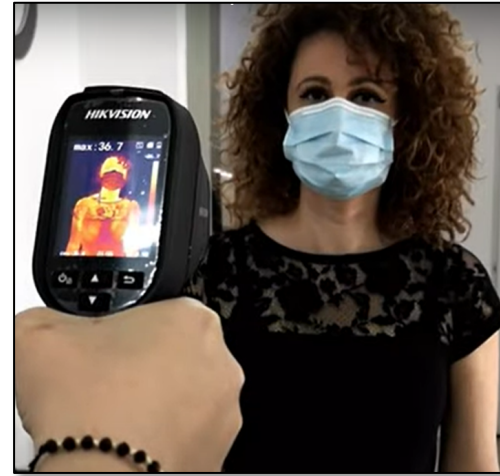

SmartTemp™ Cameras – Handheld Options

**Advanced
Handheld**

**Standard
Handheld**

SmartTemp™ Cameras – Handheld Options

	Advanced Handheld	Standard Handheld
Detection Range	3 to 6 ft	3 ft
Thermal Resolution	160 x 120	160 x 120
Optical Module Resolution	640 x 480	320 x 240
Face Mask Detection	Yes	No
Silent Alerts	Phone, Tablet, PC	Image on Handheld
Audible Alarm on Unit	Yes	No
Mountable	Yes	No
Screen	3.5" LCD Touch Display	2.4" LCD Display
Image Viewing/Storage	Live view on PC, monitor or smart phone	Images saved to micro SD
Recharge Process	Docking Station	Cord
Battery Life	5 Hrs	8 Hrs
Wi-Fi & Bluetooth Enabled	Yes	No