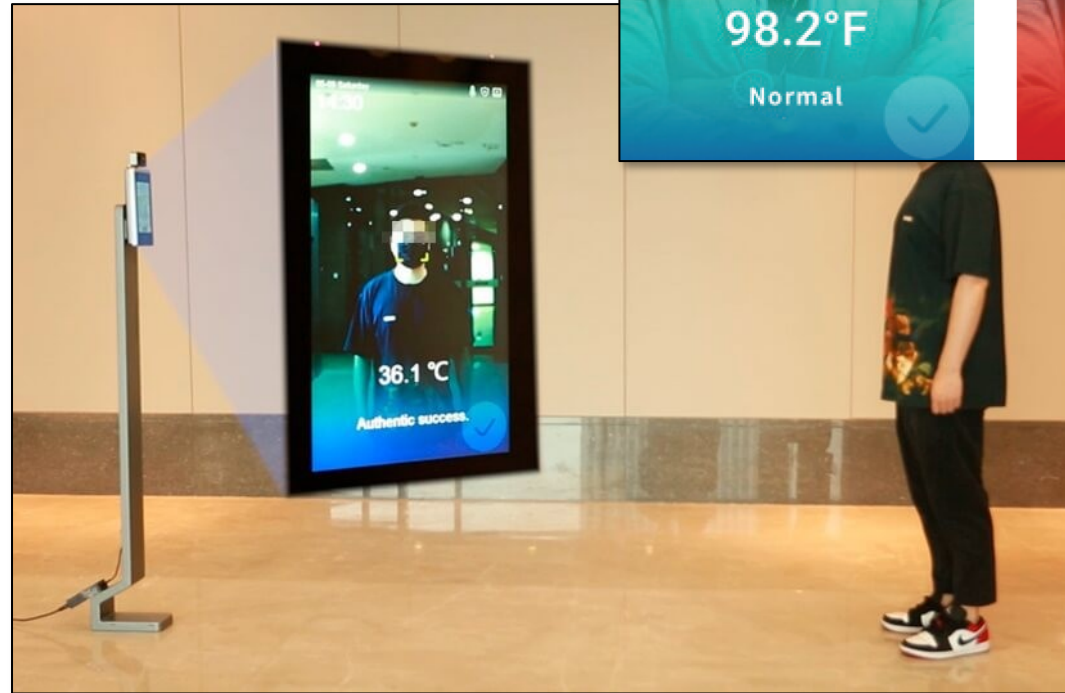

SmartTemp™ Kiosk

- » Walk up detection
 - » Temperature detection
 - » Mask detection
- » Voice prompt
- » Access control
- » Floor or tabletop stand

SmartTemp™ Kiosk

	Kiosk
Detection Range	1 to 6 1/2 ft
Thermal Resolution	160 x 120
Optical Camera	2 MP
Face Mask Detection	Yes
Voice Prompts	Yes
Silent Alerts	Phone, Tablet or PC
Audible Alarm on Unit	Yes
Strobe Light on Unit	No
ONVIF – Profile S & G Compatible	Yes