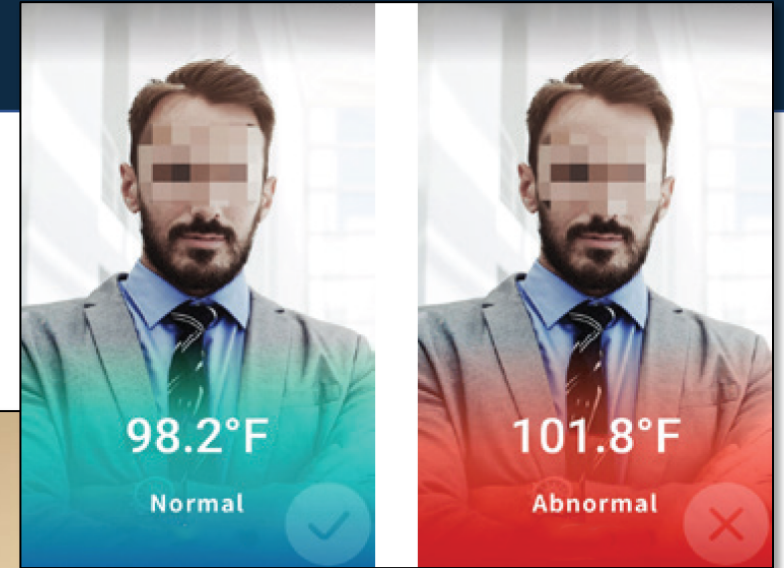

SmartTemp™ Kiosk

- » Walk up detection
 - » Temperature detection
 - » Mask detection
- » Voice prompt
- » Access control
- » Floor or tabletop stand

SmartTemp™ Kiosk

	Kiosk
Detection Range	1 to 6 1/2 ft
Thermal Resolution	160 x 120
Optical Camera	2 MP
Face Mask Detection	Yes
Voice Prompts	Yes
Silent Alerts	Phone, Tablet or PC
Audible Alarm on Unit	Yes
Strobe Light on Unit	No
ONVIF – Profile S & G Compatible	Yes